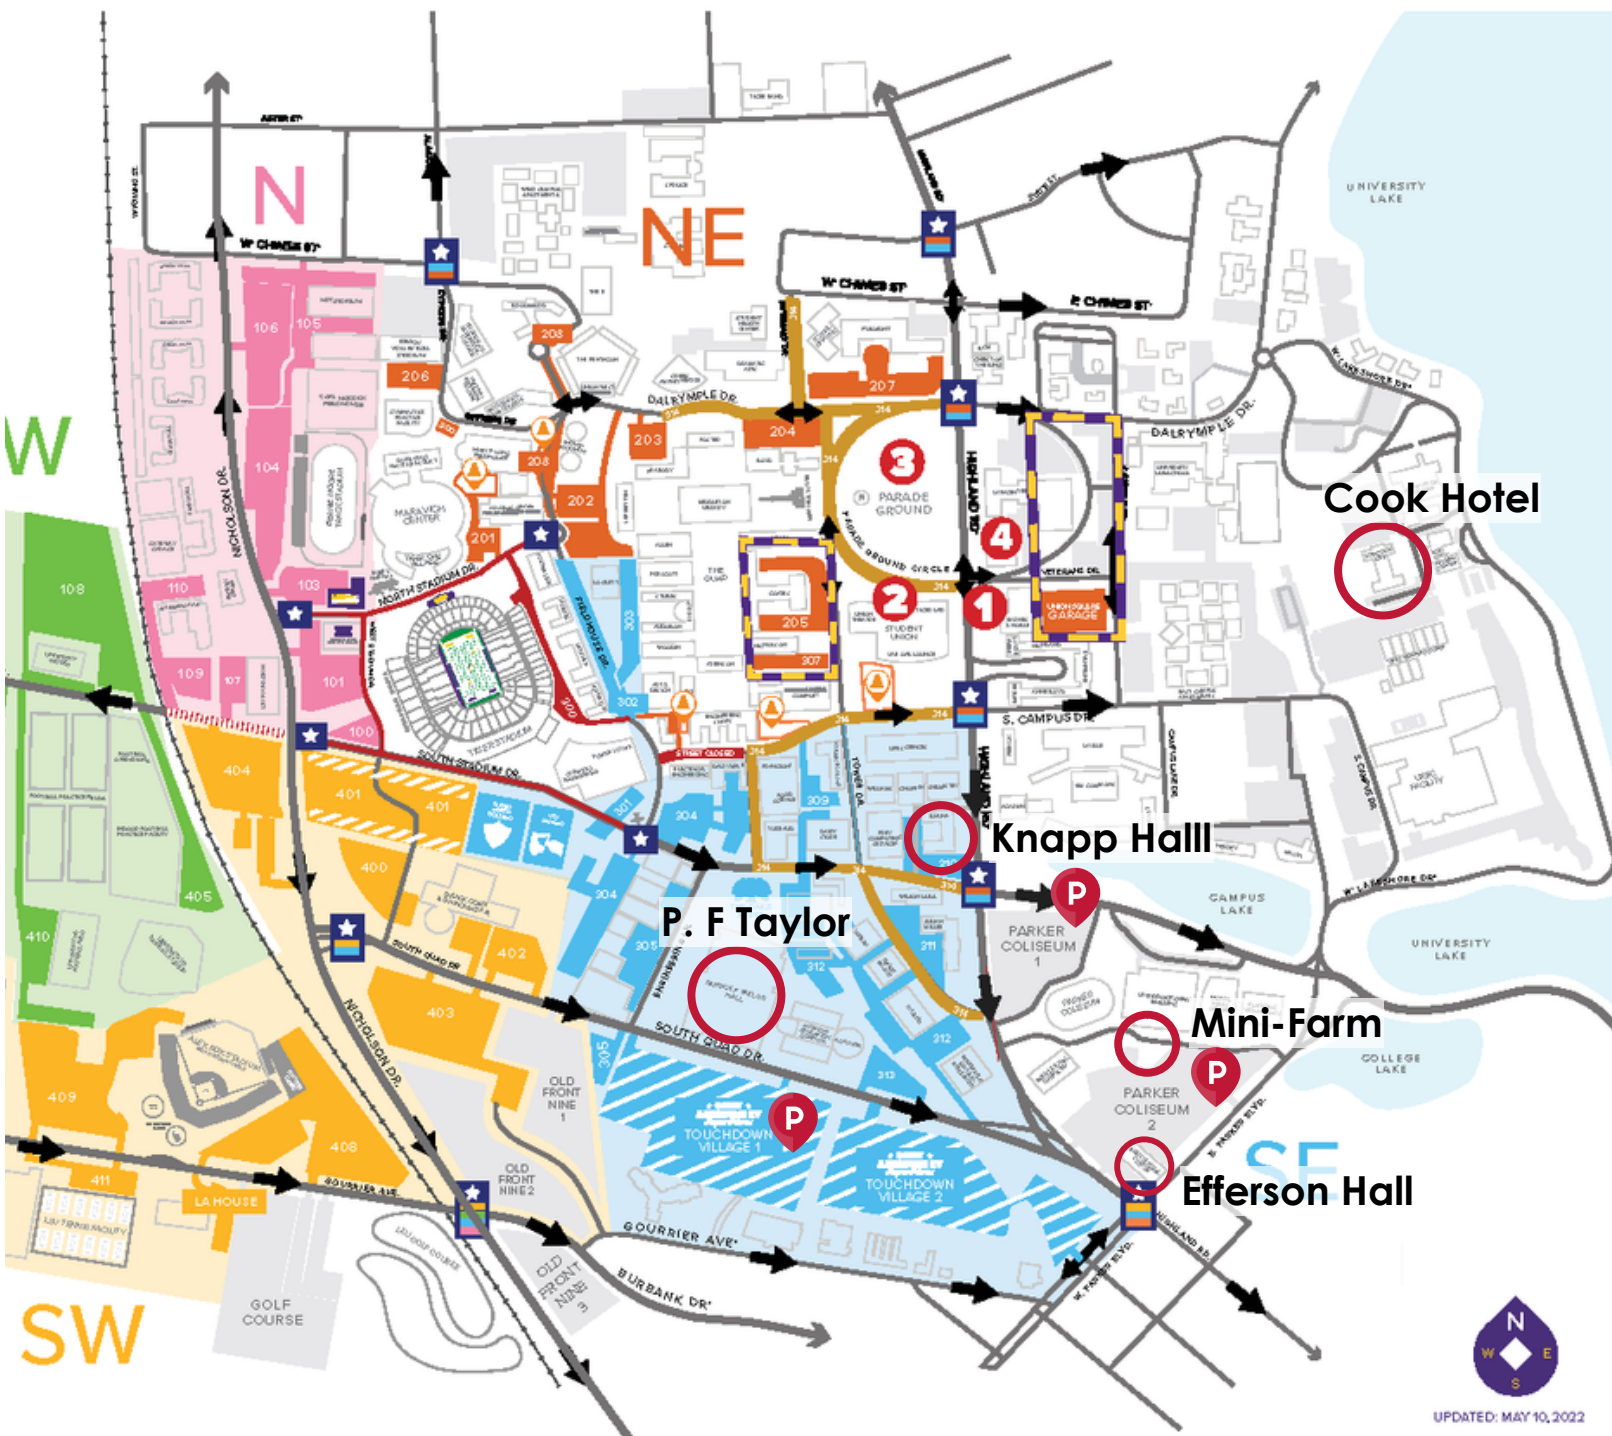

LSU CAMPUS MEETING & PARKING MAP

LSU Campus Meeting Locations:

Efferson Hall - [Map](#)

Knapp Hall - [Map](#)

4-H Mini Farm - [Map](#)

P. F. Taylor - [Map](#)

Available Parking Lots:

Parker Coliseum 1 - Across the street from J.C. Miller, Highland Rd. - [Map](#)

Parker Coliseum 2 - Next to East Parker Blvd., behind Efferson Hall - [Map](#)

Touchdown Village 1 - Across street from Patrick F. Taylor, South Quad Drive - [Map](#)