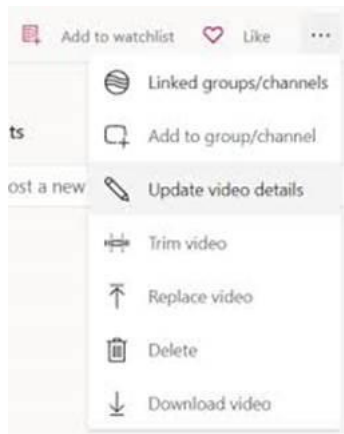

Adding an auto-generated transcript to the MS Teams recording through MS Stream

This is the process to ensure your video has a transcript. This can only be done by the video “Owner” typically the person who started the video or a MS Teams Administrator.

Open the video in the Teams Meeting chat, using the ellipse (3 dots icon). Then select “Open in Microsoft Stream. The video will open in the browser. It will begin playing right away. Push Pause indicator.

Inside of Microsoft Stream...

Below the video window you will see a “More Options” ellipse (3 dots)

Selecting that opens a window for the video Owner. Select “Update video details

Inside of Microsoft Stream, cont'd