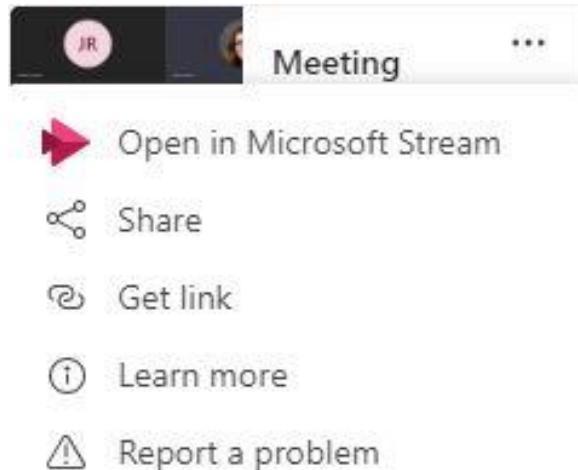

Open the video in the Teams Meeting chat, using the ellipse (3 dots icon). Then select “Open in Microsoft Stream. The video will open in the browser. It will begin playing right away. Push Pause indicator.

Inside of Microsoft Stream...

Below the video window you will see a “More Options” ellipse (3 dots)

Selecting that opens a window for the video Owner. Select “Update video details

Inside of Microsoft Stream, cont'd