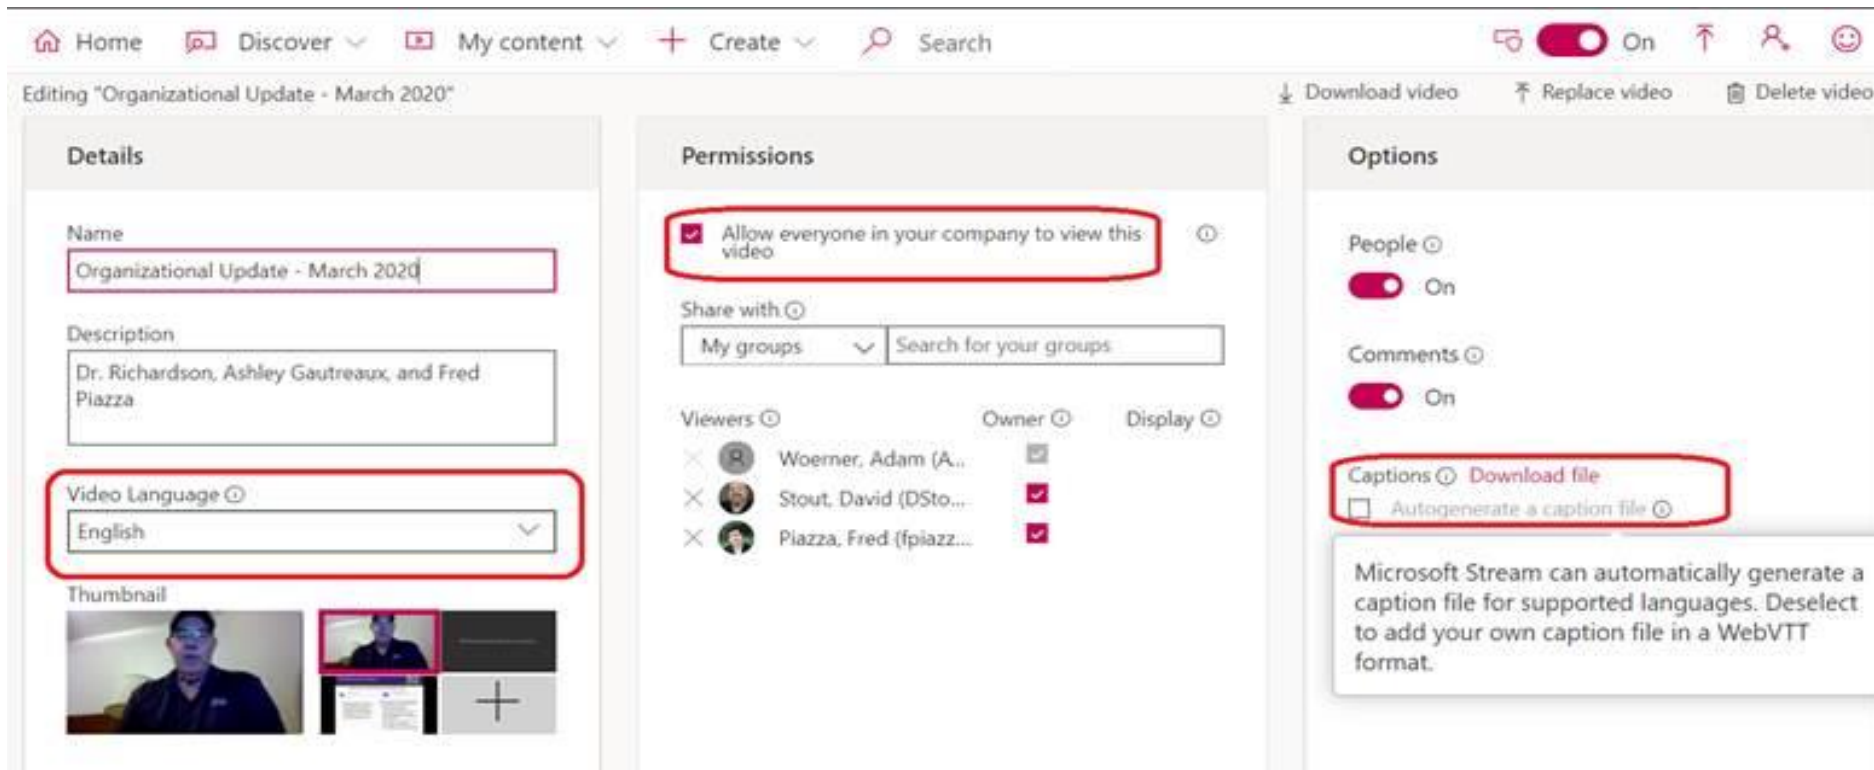

Inside of Microsoft Stream...

Below the video window you will see a “More Options” ellipse (3 dots)

Selecting that opens a window for the video Owner. Select “Update video details

Inside of Microsoft Stream, cont'd