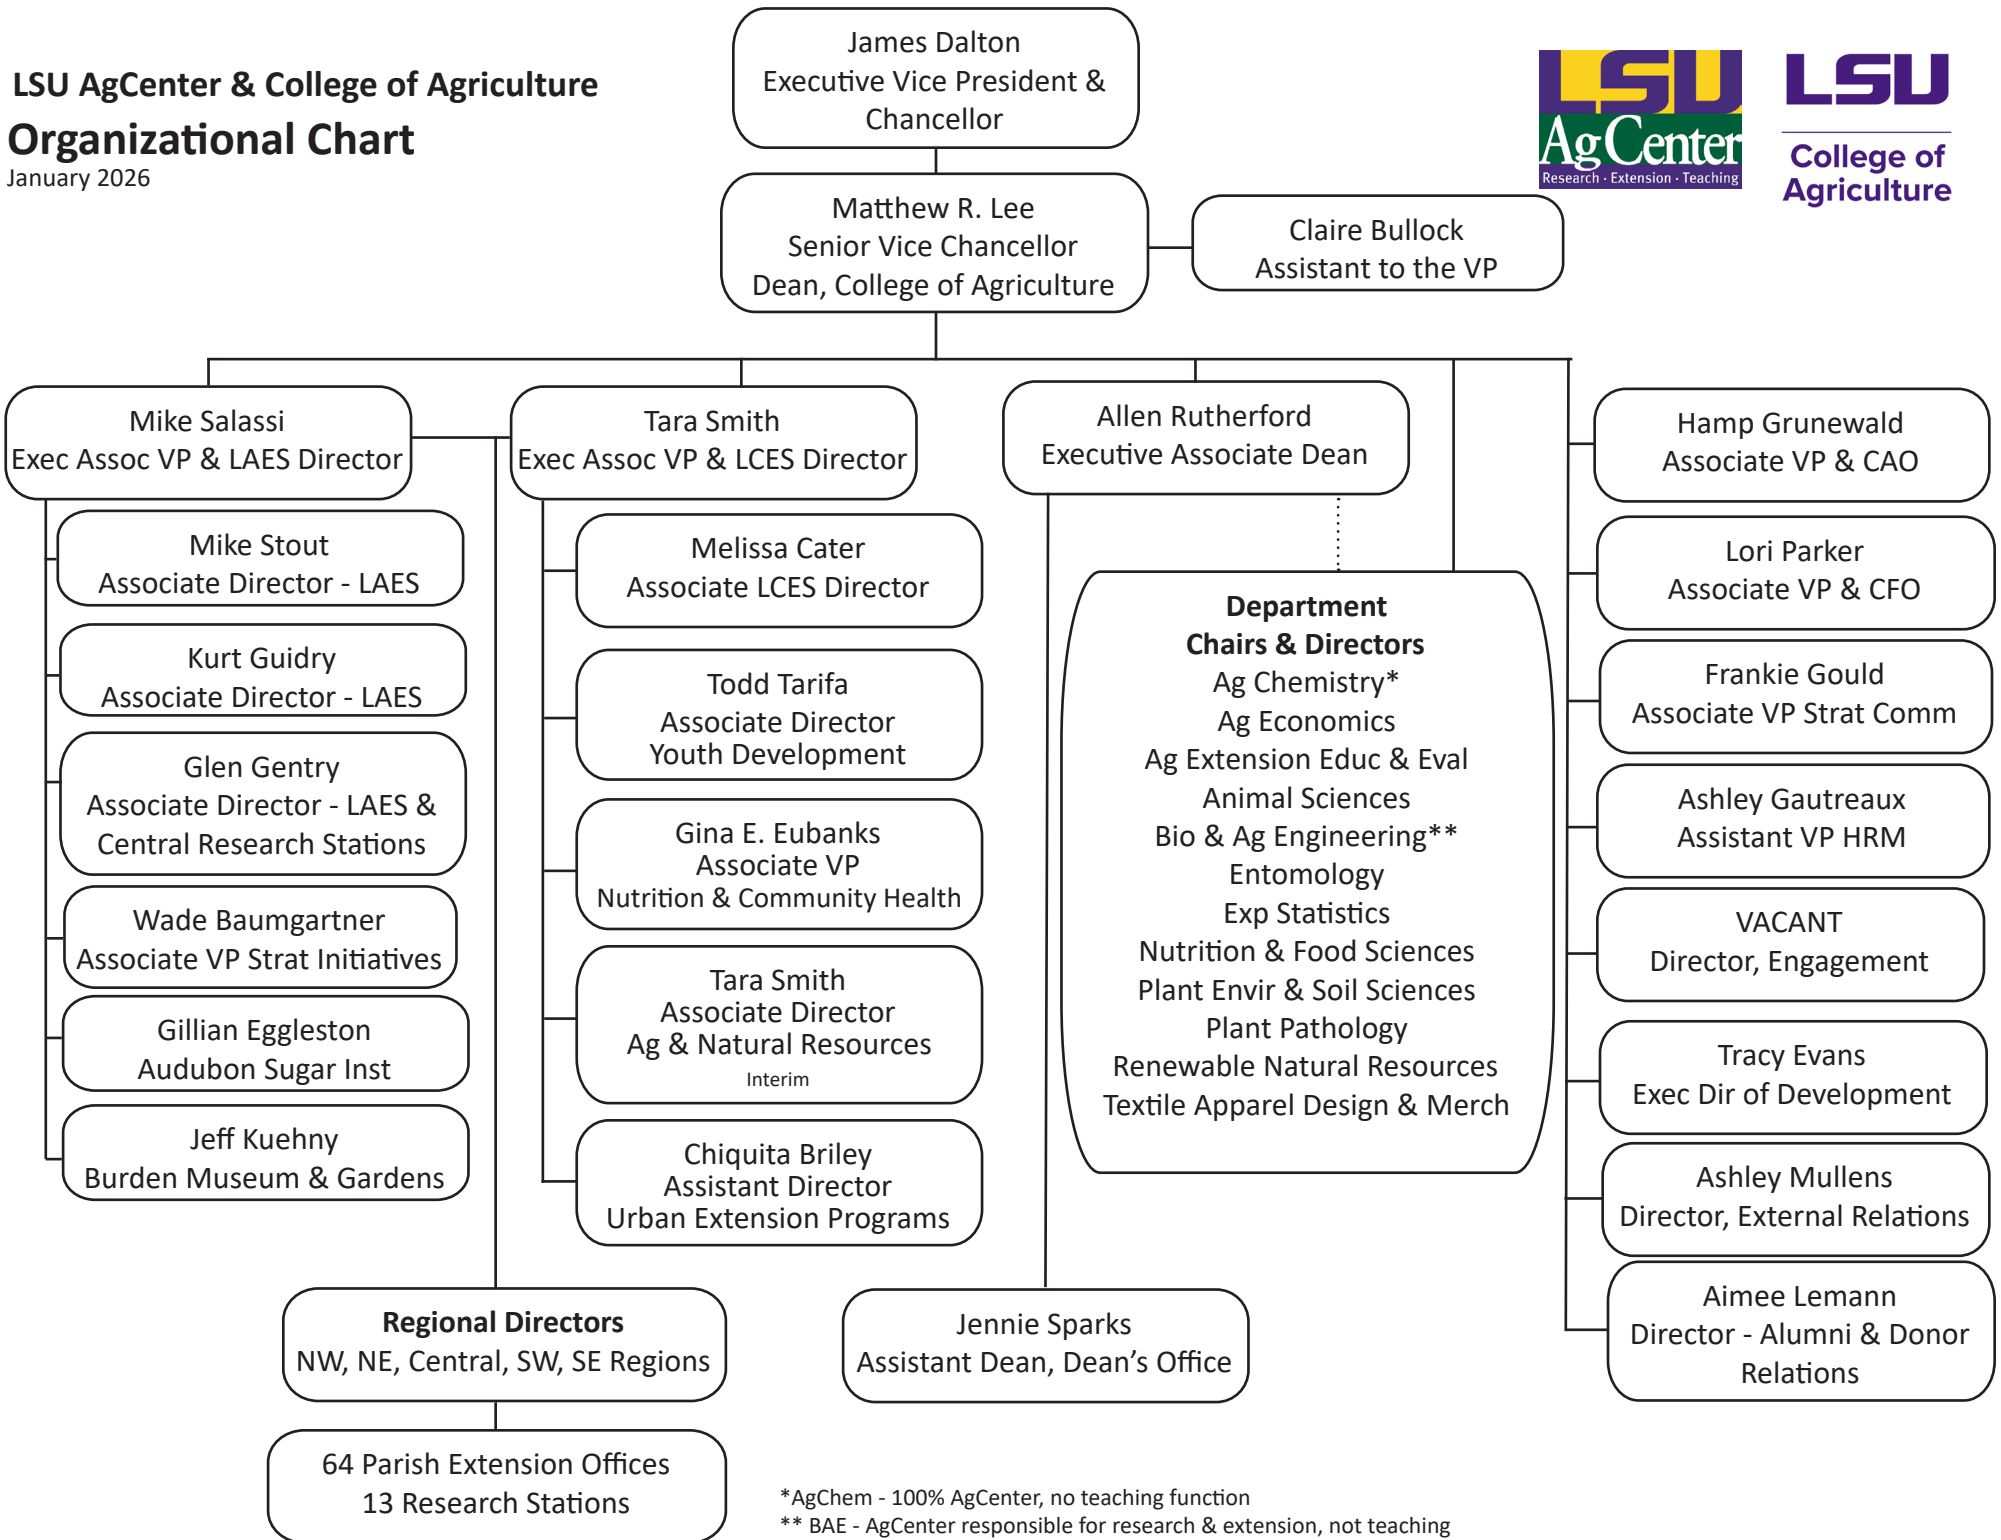

LSU AgCenter & College of Agriculture
Organizational Chart

January 2026

*AgChem - 100% AgCenter, no teaching function

** BAE - AgCenter responsible for research & extension, not teaching