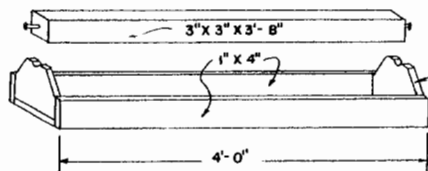

ISOMETRIC OF SMALL HOPPER

SCALE: 1" = 1'-0"

JAR WATERER

FOR CHICKS 1 TO 4 WEEKS OLD

ISOMETRIC OF HOPPER  
FOR CHICKS 4 TO 12 WEEKS OLD

SCALE: 1" = 1'-0"

TIN WINDOW  
GUIDE 14" LONG  
MOVABLE GLASS  
WINDOW PANE.  
TIN WINDOW  
GUIDE 14" LONG

WINDOW SECTION  
SCALE: 2" = 1'-0"

ISOMETRIC OF LAMP BROODER

SCALE: 1" = 1'-0"

LAMP BROODER AND SUN PORCH

SCALE: 1" = 1'-0"

LAMP BROODER BILL OF MATERIALS

BOTTOM SECTION

- 2 - 1" x 12" x 4'-0"
- 2 - 1" x 12" x 2'-8"
- 2 - SMALL HINGES
- 1 - 1" x 2" x 2'-0"

TRAY

- 1 - 2'-10" x 4'-0" 26 GAUGE TIN
- 2 - 1" x 4" x 2'-2"
- 2 - 1" x 2" x 2'-2"
- 2 - 1" x 4" x 4'-0"
- 8 - 1" x 1" x 0'-4"

TOP SECTION

- 2 - 1" x 12" x 4'-0"
- 1 - 1" x 8" x 2'-8"
- 1 - 1" x 6" x 2'-8"
- 2 - GLASS WINDOW PANES & TIN GUIDES