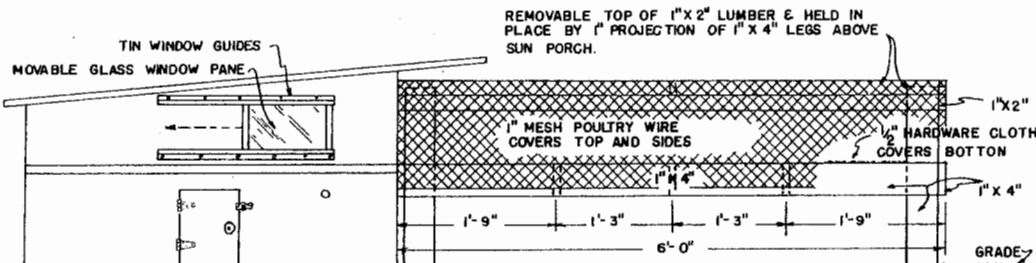

ISOMETRIC OF SMALL HOPPER

SCALE: 1" = 1'-0"

JAR WATERER

FOR CHICKS 1 TO 4 WEEKS OLD

ISOMETRIC OF HOPPER  
FOR CHICKS 4 TO 12 WEEKS OLD

SCALE: 1" = 1'-0"

TIN WINDOW  
GUIDE 14" LONG  
MOVABLE GLASS  
WINDOW PANE.  
TIN WINDOW  
GUIDE 14" LONG

WINDOW SECTION  
SCALE: 2" = 1'-0"

ISOMETRIC OF LAMP BROODER

SCALE: 1" = 1'-0"

LAMP BROODER AND SUN PORCH

SCALE: 1" = 1'-0"

LAMP BROODER BILL OF MATERIALS

BOTTOM SECTION

- 2 - 1" x 12" x 4'-0"
- 2 - 1" x 12" x 2'-8"
- 2 - SMALL HINGES
- 1 - 1" x 2" x 2'-0"