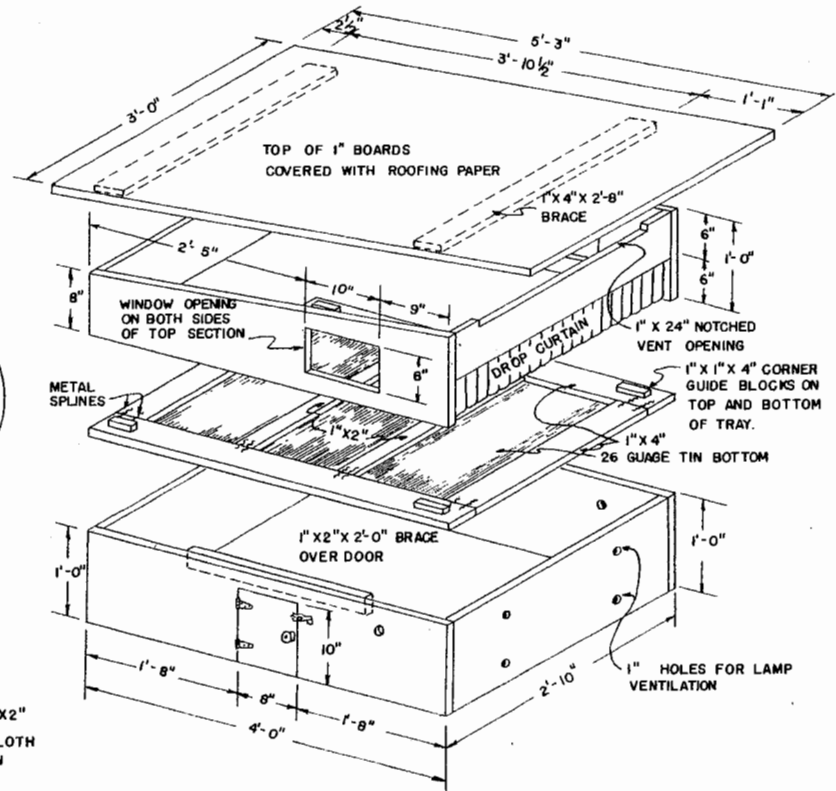

ISOMETRIC OF SMALL HOPPER

SCALE: 1" = 1'-0"

JAR WATERER

FOR CHICKS 1 TO 4 WEEKS OLD

ISOMETRIC OF HOPPER  
FOR CHICKS 4 TO 12 WEEKS OLD

SCALE: 1" = 1'-0"

TIN WINDOW  
GUIDE 14" LONG  
MOVABLE GLASS  
WINDOW PANE.  
TIN WINDOW  
GUIDE 14" LONG

WINDOW SECTION  
SCALE: 2" = 1'-0"

ISOMETRIC OF LAMP BROODER

SCALE: 1" = 1'-0"

LAMP BROODER AND SUN PORCH

SCALE: 1" = 1'-0"

LAMP BROODER BILL OF MATERIALS

BOTTOM SECTION

- 2 - 1" x 12" x 4'-0"
- 2 - 1" x 12" x 2'-8"
- 2 - SMALL HINGES
- 1 - 1" x 2" x 2'-0"

TRAY

- 1 - 2'-10" x 4'-0" 26 GAUGE TIN
- 2 - 1" x 4" x 2'-2"
- 2 - 1" x 2" x 2'-2"
- 2 - 1" x 4" x 4'-0"
- 8 - 1" x 1" x 0'-4"

TOP SECTION

- 2 - 1" x 12" x 4'-0"
- 1 - 1" x 8" x 2'-8"
- 1 - 1" x 6" x 2'-8"
- 2 - GLASS WINDOW PANES & TIN GUIDES