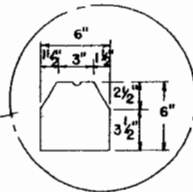

ISOMETRIC OF SMALL HOPPER

SCALE: 1" = 1'-0"

JAR WATERER

FOR CHICKS 1 TO 4 WEEKS OLD

ISOMETRIC OF HOPPER  
FOR CHICKS 4 TO 12 WEEKS OLD

SCALE: 1" = 1'-0"

TIN WINDOW  
GUIDE 14" LONG  
MOVABLE GLASS  
WINDOW PANE.  
TIN WINDOW  
GUIDE 14" LONG

WINDOW SECTION  
SCALE: 2" = 1'-0"

ISOMETRIC OF LAMP BROODER

SCALE: 1" = 1'-0"

LAMP BROODER AND SUN PORCH

SCALE: 1" = 1'-0"

LAMP BROODER BILL OF MATERIALS

BOTTOM SECTION

- 2 - 1" x 12" x 4'-0"
- 2 - 1" x 12" x 2'-8"
- 2 - SMALL HINGES
- 1 - 1" x 2" x 2'-0"

TRAY

- 1 - 2'-10" x 4'-0" 26 GAUGE TIN
- 2 - 1" x 4" x 2'-2"
- 2 - 1" x 2" x 2'-2"
- 2 - 1" x 4" x 4'-0"
- 8 - 1" x 1" x 0'-4"

TOP SECTION

- 2 - 1" x 12" x 4'-0"
- 1 - 1" x 8" x 2'-8"
- 1 - 1" x 6" x 2'-8"
- 2 - GLASS WINDOW PANES & TIN GUIDES