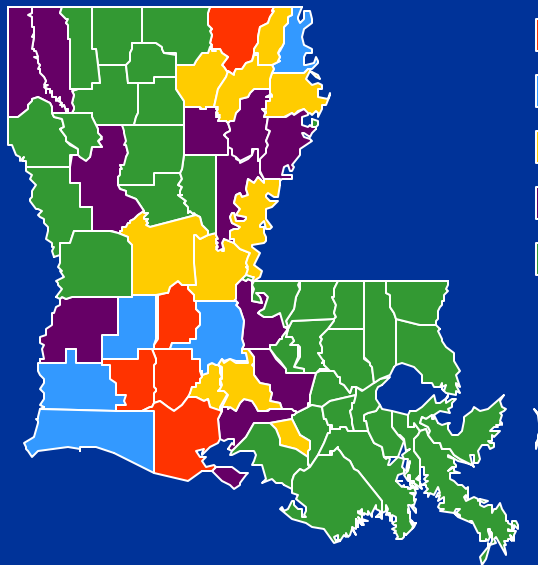

# 2004 Rice Acreage By Parish

Orange	40,000 – 91,000
Blue	14,000 – 39,999
Yellow	5,000 – 13,999
Purple	1 – 4,999
Green	0

**TOTAL 533,955**