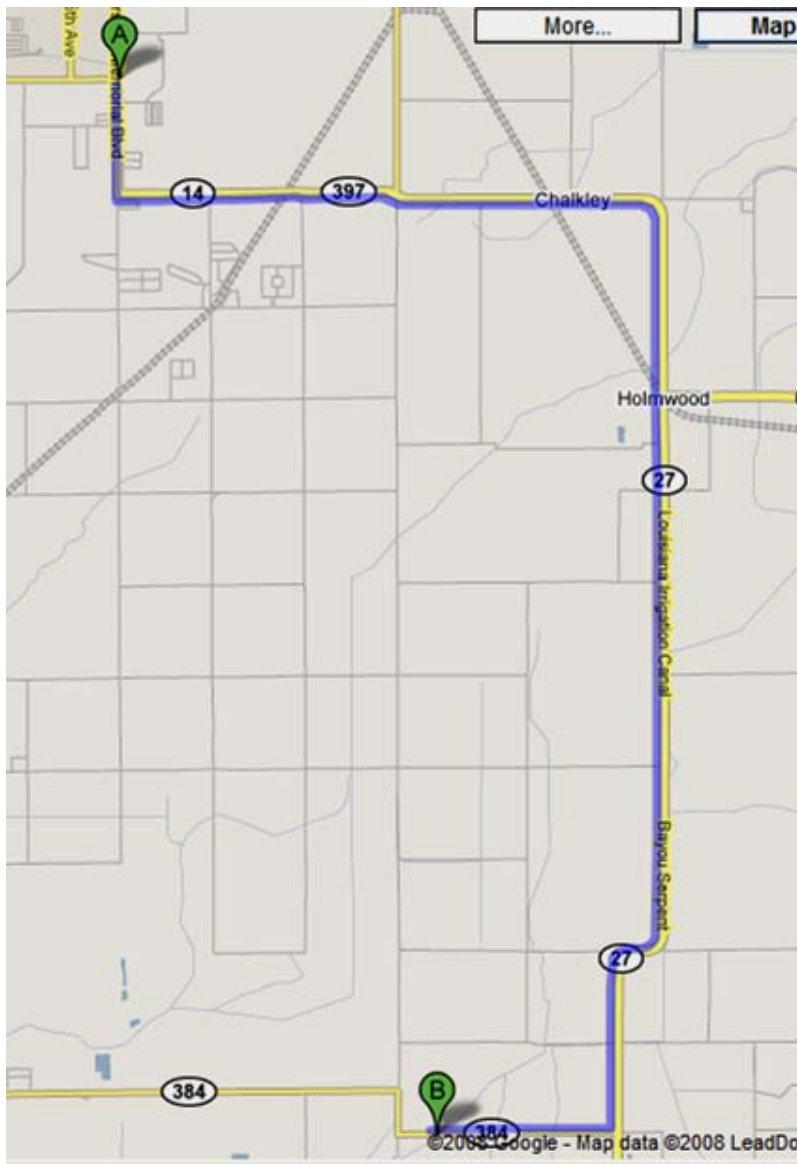

Driving directions to the Wilkerson Arena in Sweetlake, Louisiana

19.7 mi – about 32 mins from Gerstner Memorial Blvd in Lake Charles

A Gerstner Memorial Blvd/LA-14

1. Head **south** on **Gerstner Memorial Blvd/LA-14** toward **New Moon St** 1.3 mi
2. Turn **left** at **LA-14** 8.0 mi
3. Continue on **Bayou Serpent/LA-27/Louisiana Irrigation Canal** 8.4 mi
Continue to follow LA-27
4. Turn **right** at **LA-384** 2.0 mi

B The Wilkerson's arena will be on the south side of the highway.

For more information contact:
Stacy Verret at 337-598-5570 or the
Cameron Parish 4-H Office at 337-
905-1318.

Driving directions to the Wilkerson Arena in Sweetlake, Louisiana

15.0 mi – about 34 mins

Via Ward Line Rd

A Gerstner Memorial Blvd/LA-14

- | | |
|---|--------|
| 1. Head south on Gerstner Memorial Blvd/LA-14 toward New Moon St | 1.3 mi |
| 2. Turn left at LA-14 | 3.1 mi |
| 3. Turn right at Ward Line Rd | 8.3 mi |
| 4. Continue on Broussard Rd | 1.0 mi |
| 5. Continue on Fournerat Rd | 0.5 mi |
| 6. Turn left at LA-384 | 0.5 mi |
| 7. Turn left to stay on LA-384 | 0.4 mi |

B The Wilkerson's arena will be on the south side of the highway.